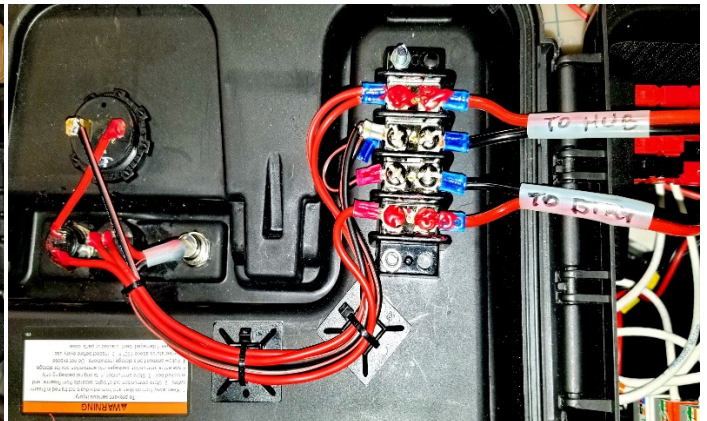

KE6SWE-AR1-VOIP - Telephone (10*8*186*130)

KE6SWE-AREDN – WiFi Access Point to connect to AREDN Nodes (requires WEP Key)

The IP CAMERA to be added in future.

Portable Mast Sections below (*Unassembled*)

Top View

Inside Lid to show wiring assembly

The rocker switch in the middle of the lid is used to select either the internal battery or an external power source. The (*green*) momentary switch is to activate the voltage meter for checking voltage condition. When available, an AC/DC Power supply is used to operate longer term operations.

This unit when deployed can automatically join into the AREDN MESH Network and make available a VOIP Telephone wherever it is needed.

This MESH Go-Box was built by WA6RUZ Charley Speelman, Chief Radio Officer, for use by Mission Viejo RACES-ARES